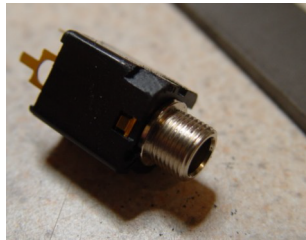

MSA Vintage XL Super Sustain II Install w/ IN-OUT Switch

Radio Shack 9V Clip
part # 270-326B

Alternative M-Series Jack for tight fits...

Stock M-Series Jack

Filing off the front corners

Modified M-Series Jack