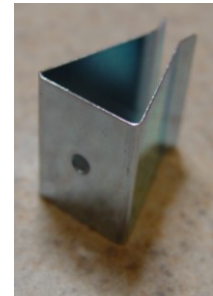

MSA Vintage XL Super Sustain II Install w/ IN-OUT Switch

Radio Shack 9V Clip
part # 270-326B

Alternative M-Series Jack for tight fits...

Stock M-Series Jack

Filing off the front corners

Modified M-Series Jack