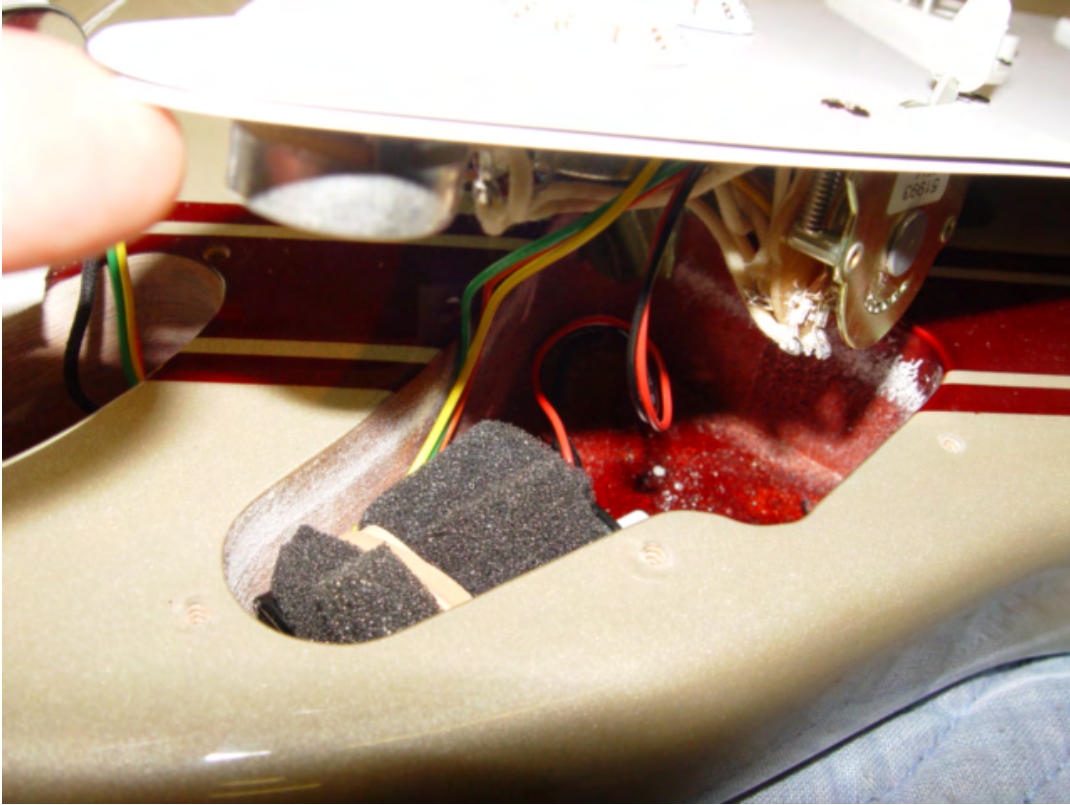

Redeemer Strat Jack Installation

7 - Battery Relation to Faceplate

Please call or email us if you need any further information.
We are happy to help.

615-884-7520
generalinfo@creationaudiolabs.com

Creation Audio Labs, Inc.