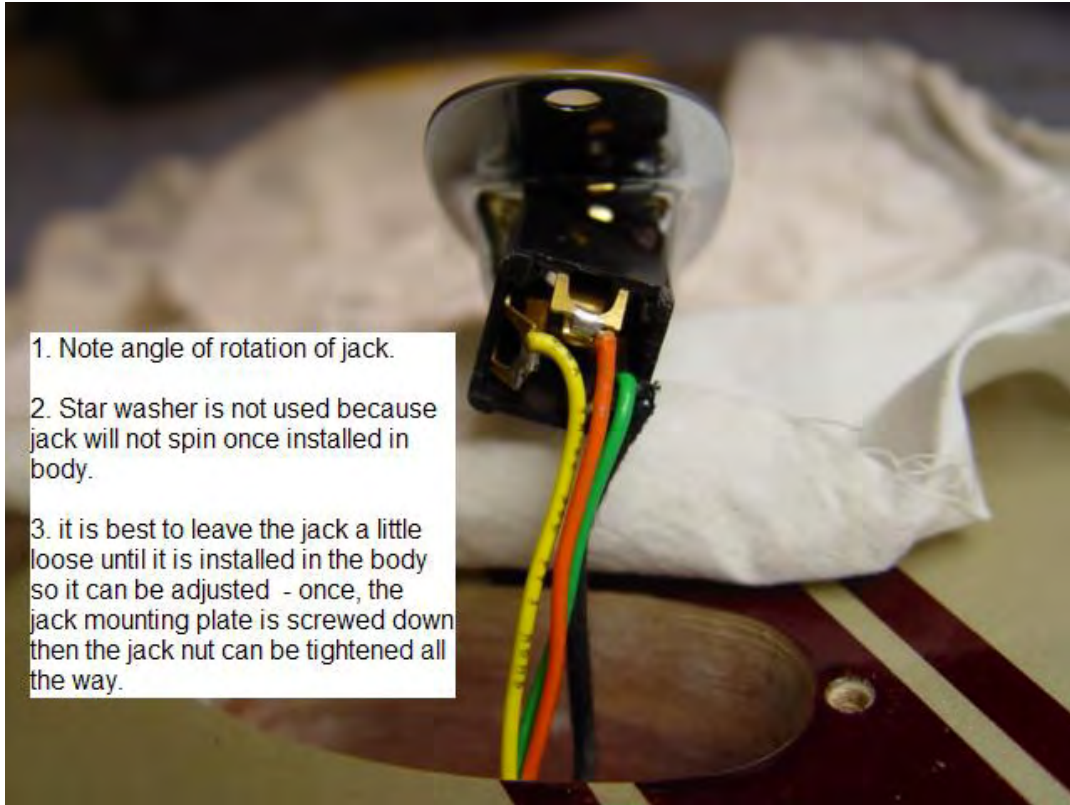

Redeemer Strat Jack Installation

3 – Strat Jack Rear View Notated